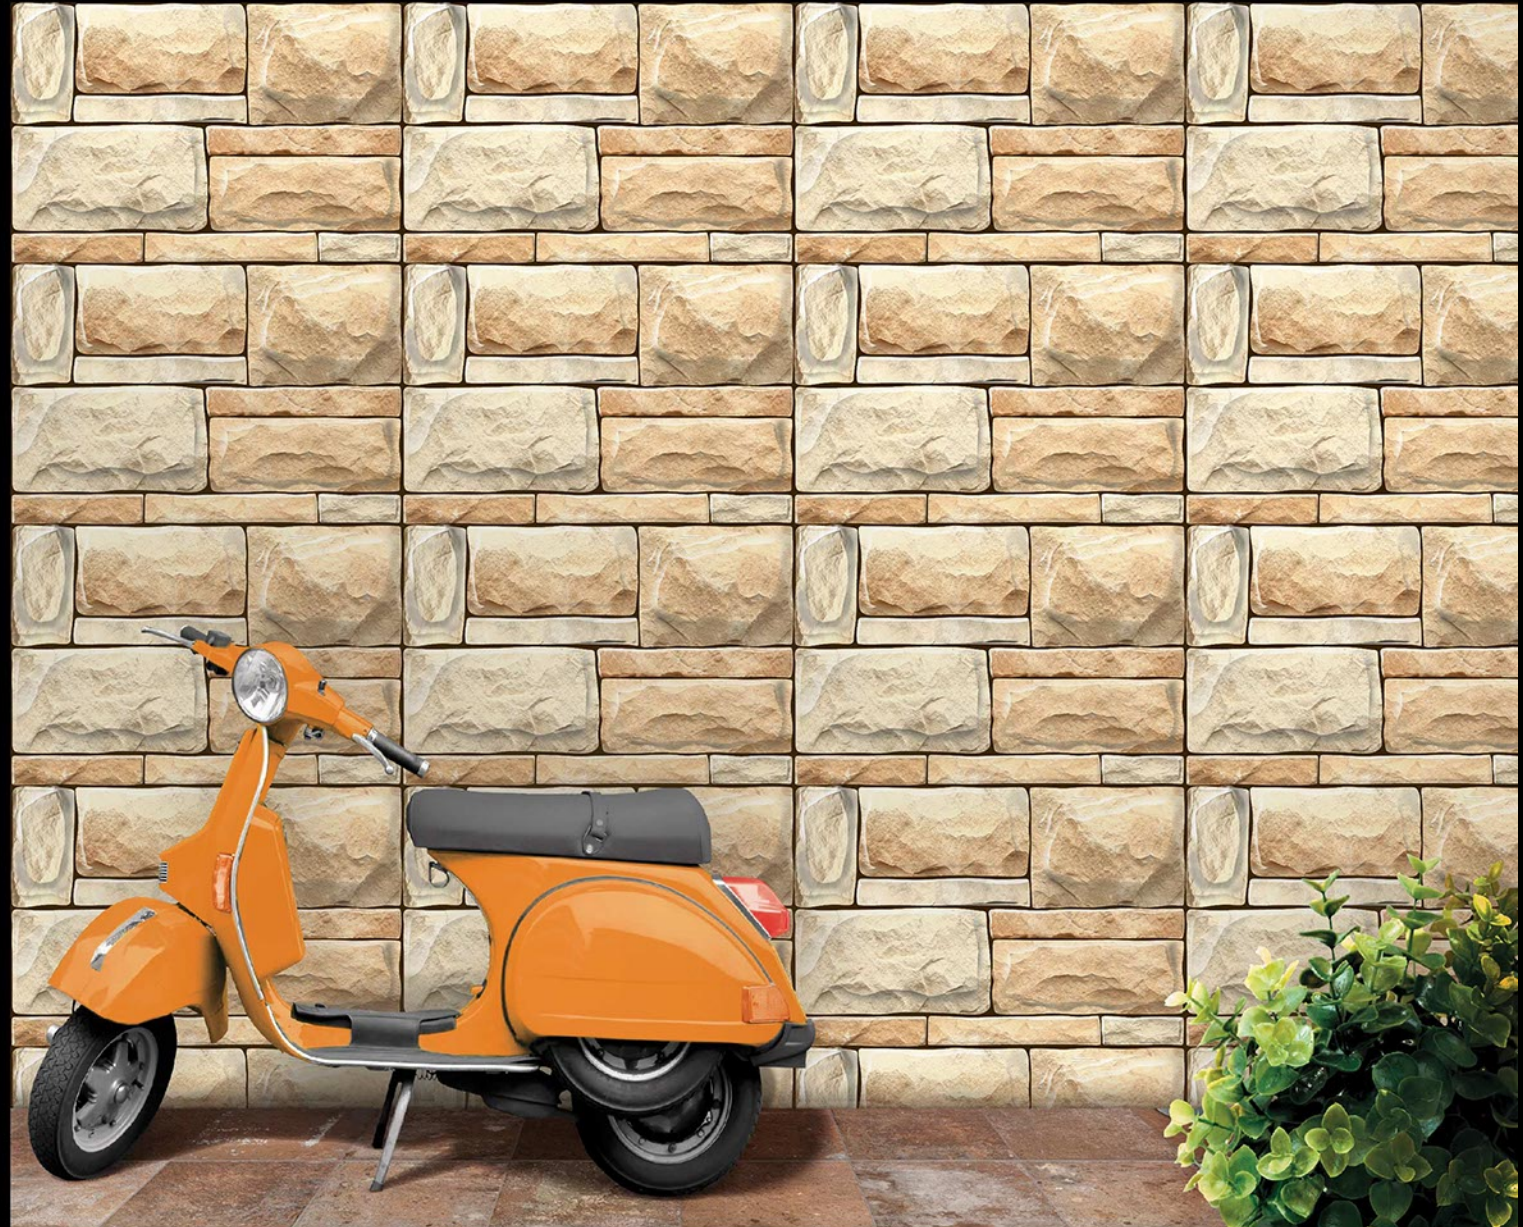

450 x 300 mm | MATT FINISH