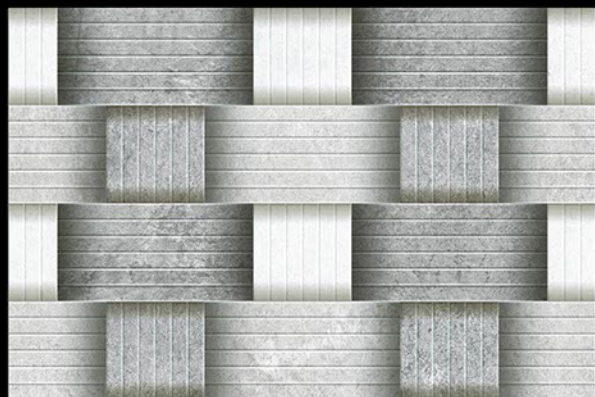

12 X 18

MATT ELEVATION SERIES

EL - 20102

12 X 18

MATT ELEVATION SERIES

450 x 300 mm | MATT FINISH

EL - 31001

Random Elevation Tile